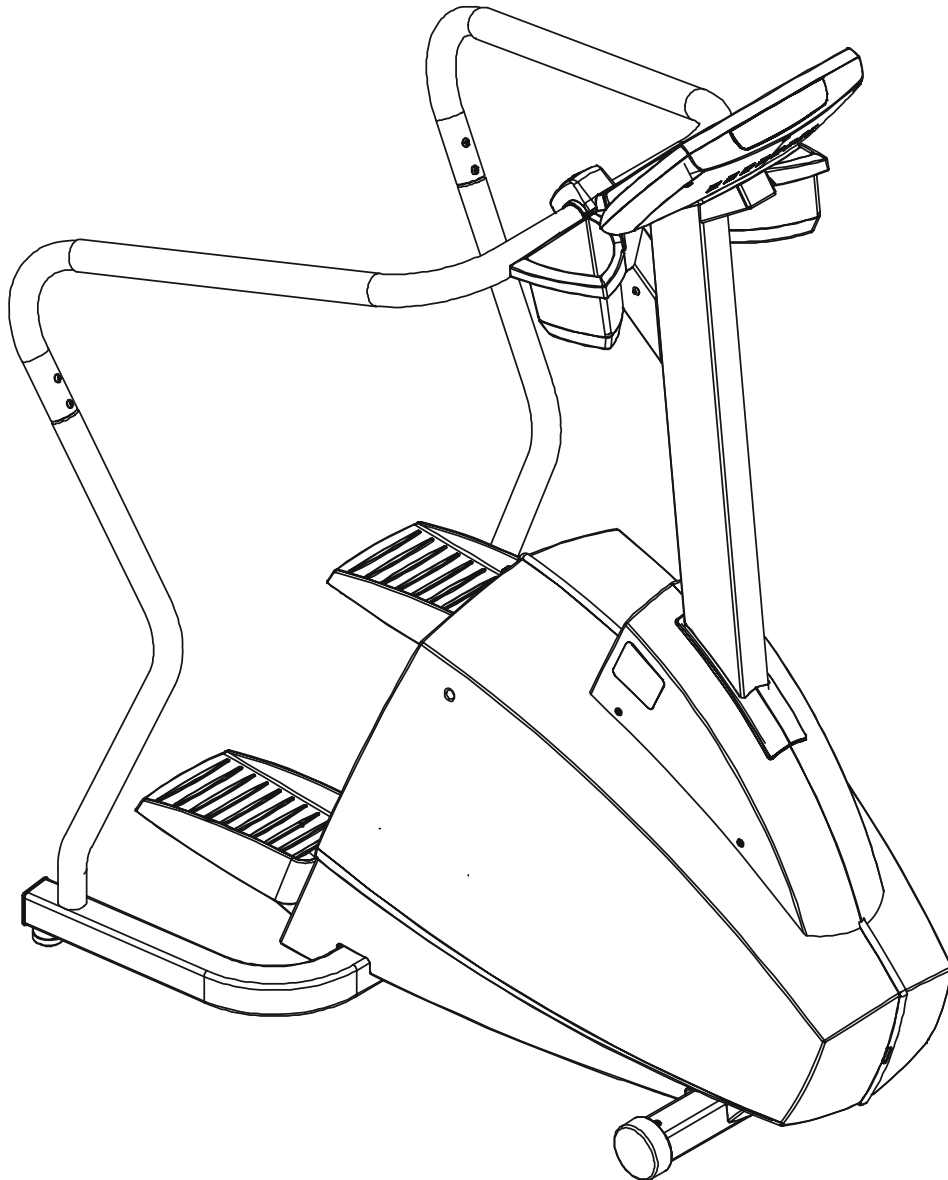

# LifeFitness

ARCTIC SILVER 95Si Stairclimber

Customer Support Services  
**PARTS MANUAL** rev 05 Apr 2011

	Page
Console Components.....	4
Frame Components .....	5
Shrouds and Pedal Tube.....	6
Pedal Assembly .....	7
Clutch/Shaft/Pulley Assembly .....	8
Left Clutch Assembly .....	9
Crossover Pulley Assembly.....	10
Alternator Assembly .....	11
Guide Rollers.....	12
Power Control Board and Resistors .....	13
Polar Receiver Assembly .....	14
Cables.....	15

Description	Part No.
Operation Manual	M051-00K47-A025
Hardware Bag	AK47-00106-0000
Touch-up Paint: Spray Can 0.5 oz. Bottle w/Applicator 0.33 oz. pen	0017-00008-0204 0017-00008-0205 0017-00008-0206
Service Manual	M051-00K47-A013

ARCTIC SILVER 95Si  
Shrouds and Pedal Tube

95S-0XXX-02  
S/N ACF10000 and up

Description	Part No.
Domestic 120/60 Battery Charge w/Cord	118E-00001-0165
Universal Battery Charger w/o Line Cord	118E-00001-0166
Line Cord 220V/60Hz	0017-00003-0704
Line Cord 100V/50Hz	
Line Cord 240+	0017-00003-0918
Line Cord 220V/50Hz	0017-00003-0691
Line Cord 200V/50Hz	
Line Cord 230V/50Hz	